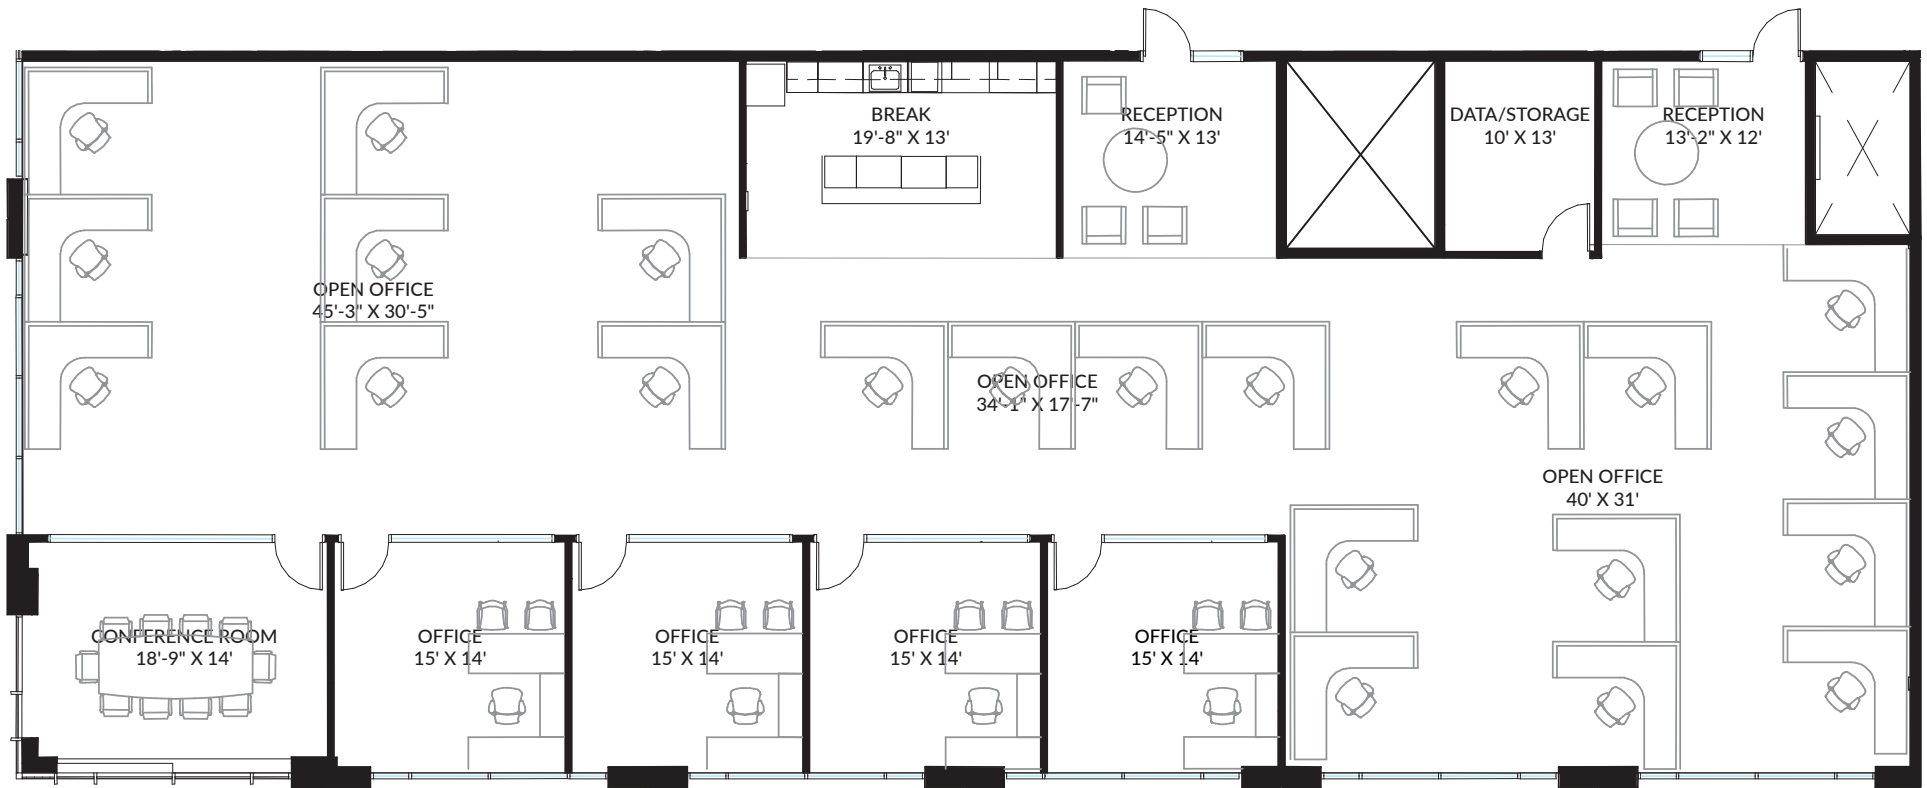

121 Commerce Place *TERRA*
 SH 121/Bellevue Drive
 Plano, Texas 75024

Suite 205
7,544 SF

Leasing Information

Andrew Scudder
 (214) 438-1580
 andrew.scudder@jll.com

Caroline Leary
 (214) 438-3953
 caroline.leary@jll.com